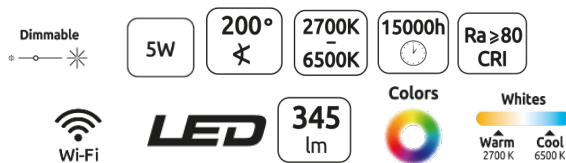

DATA SHEET

L2HGU105W

Description

The Wi-Fi connected GU10 lamp uses LEDs to change the light to suit your mood. Choose white (CCT 2700 – 6500K) or one of 16 million colour variations. Group multiple lights together and simply control the lighting in one room or the whole house – alternatively, control each light individually. No hub required – control via app or voice.

Features

- Power: 4.5W 345lm (0.5W standby)
- Colour: RGB + CCT 2700 – 6500K
- Lifespan: 15000H
- Beam Angle: 100°
- Dimmable
- Linear Driver
- RA: >80
- PF: >0.5
- Voice Control

Requires App:

Technical Specification